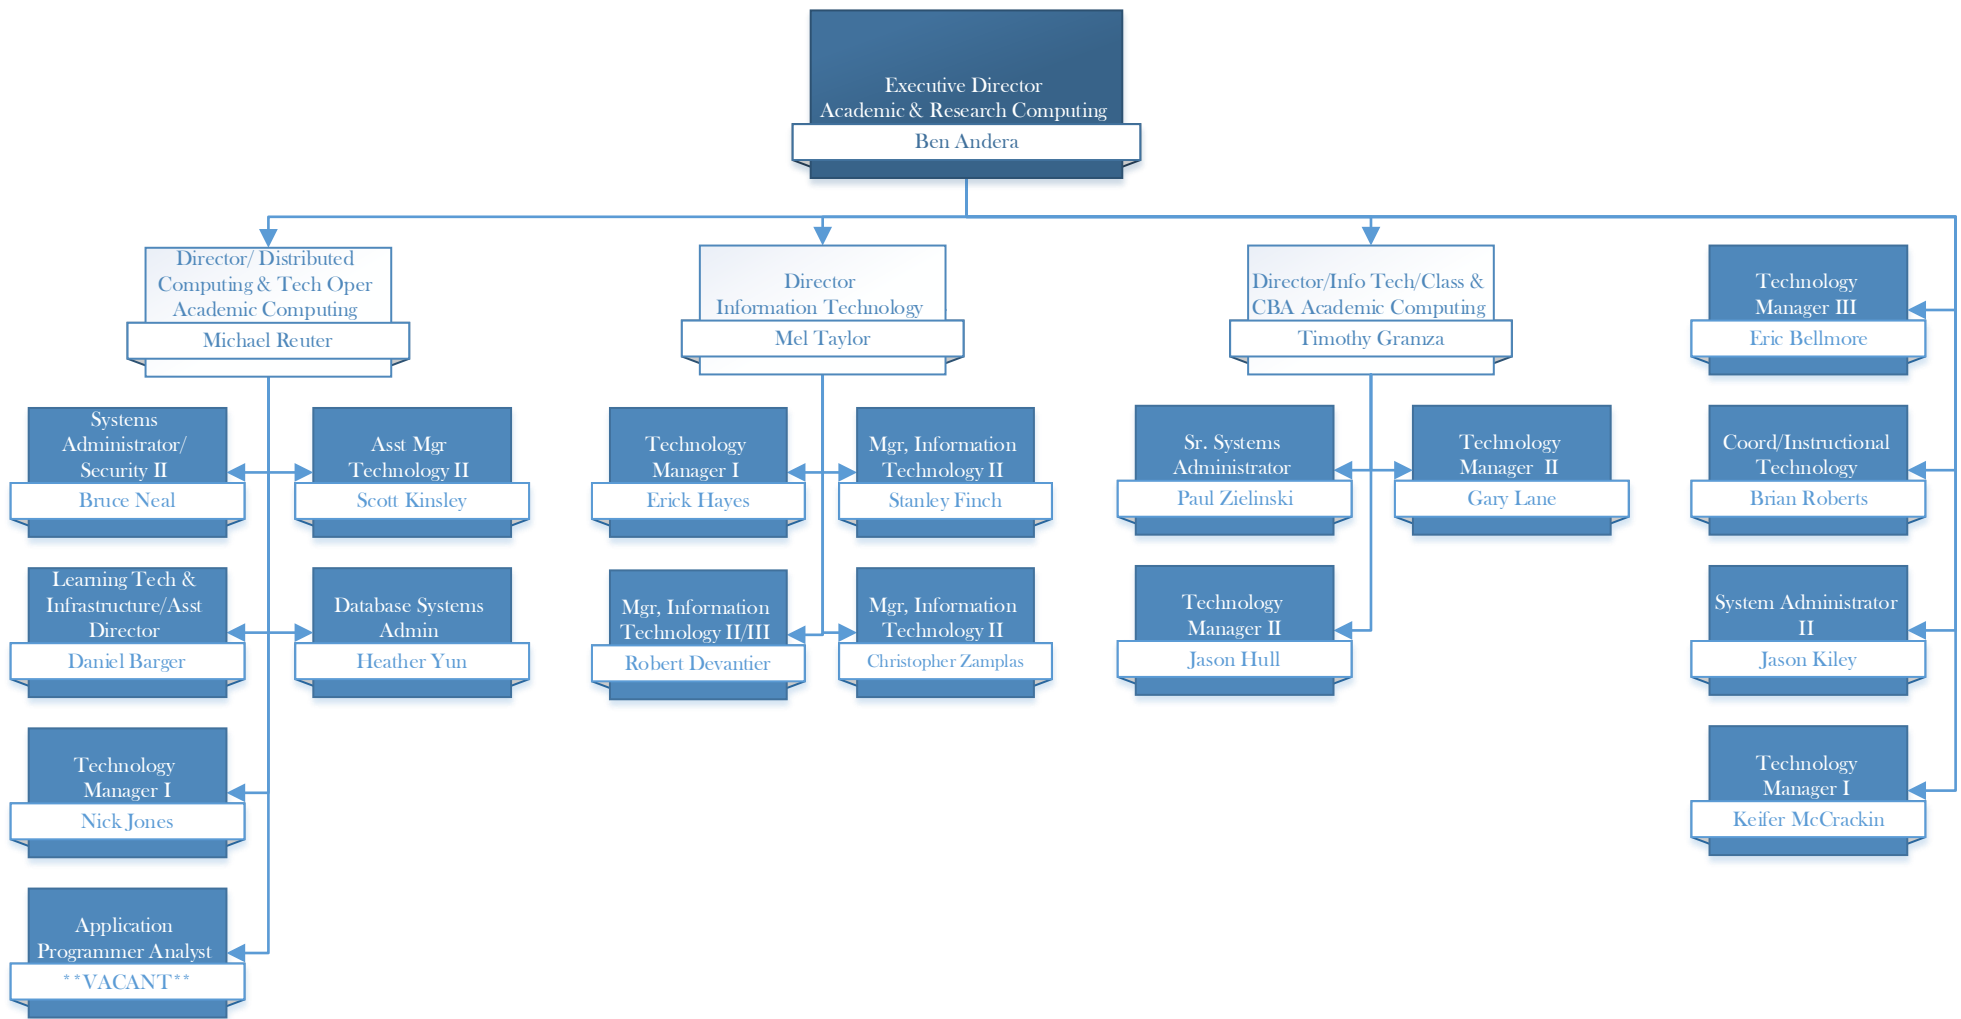

Coordinator
Administrative Services &
Software Licensing
Kimberly Vogel

Administrative
Secretary
Jodi Drouse

Executive Director
Infrastructure
Mark McDonald

Executive Director
Enterprise Applications
Eric Whitmore

Interim Assoc Dir/Apps
& System Integrations
Roy Schalk

Application Administrator
Team Lead
VACANT

DB Developer
Programmer II
Randy Mazure

Application Administrator
Tim Daugherty

Application Administrator
Jon Hughes

Application Administrator
Alex Abbott

Application Administrator
Ryan McGillis

Application Administrator
Jeremiah Eerdmans

Assoc Dir/ Application Dev
& ERP Services
VACANT

Interim SAP
Manager
Nathan Fortier

Database
Developer/
Programmer
Daniel Tucker

Web Developer
Designer
Eric Clark

Asst. Director
Development
Tech Support
Ashley Amett

Healthcare Information Technology