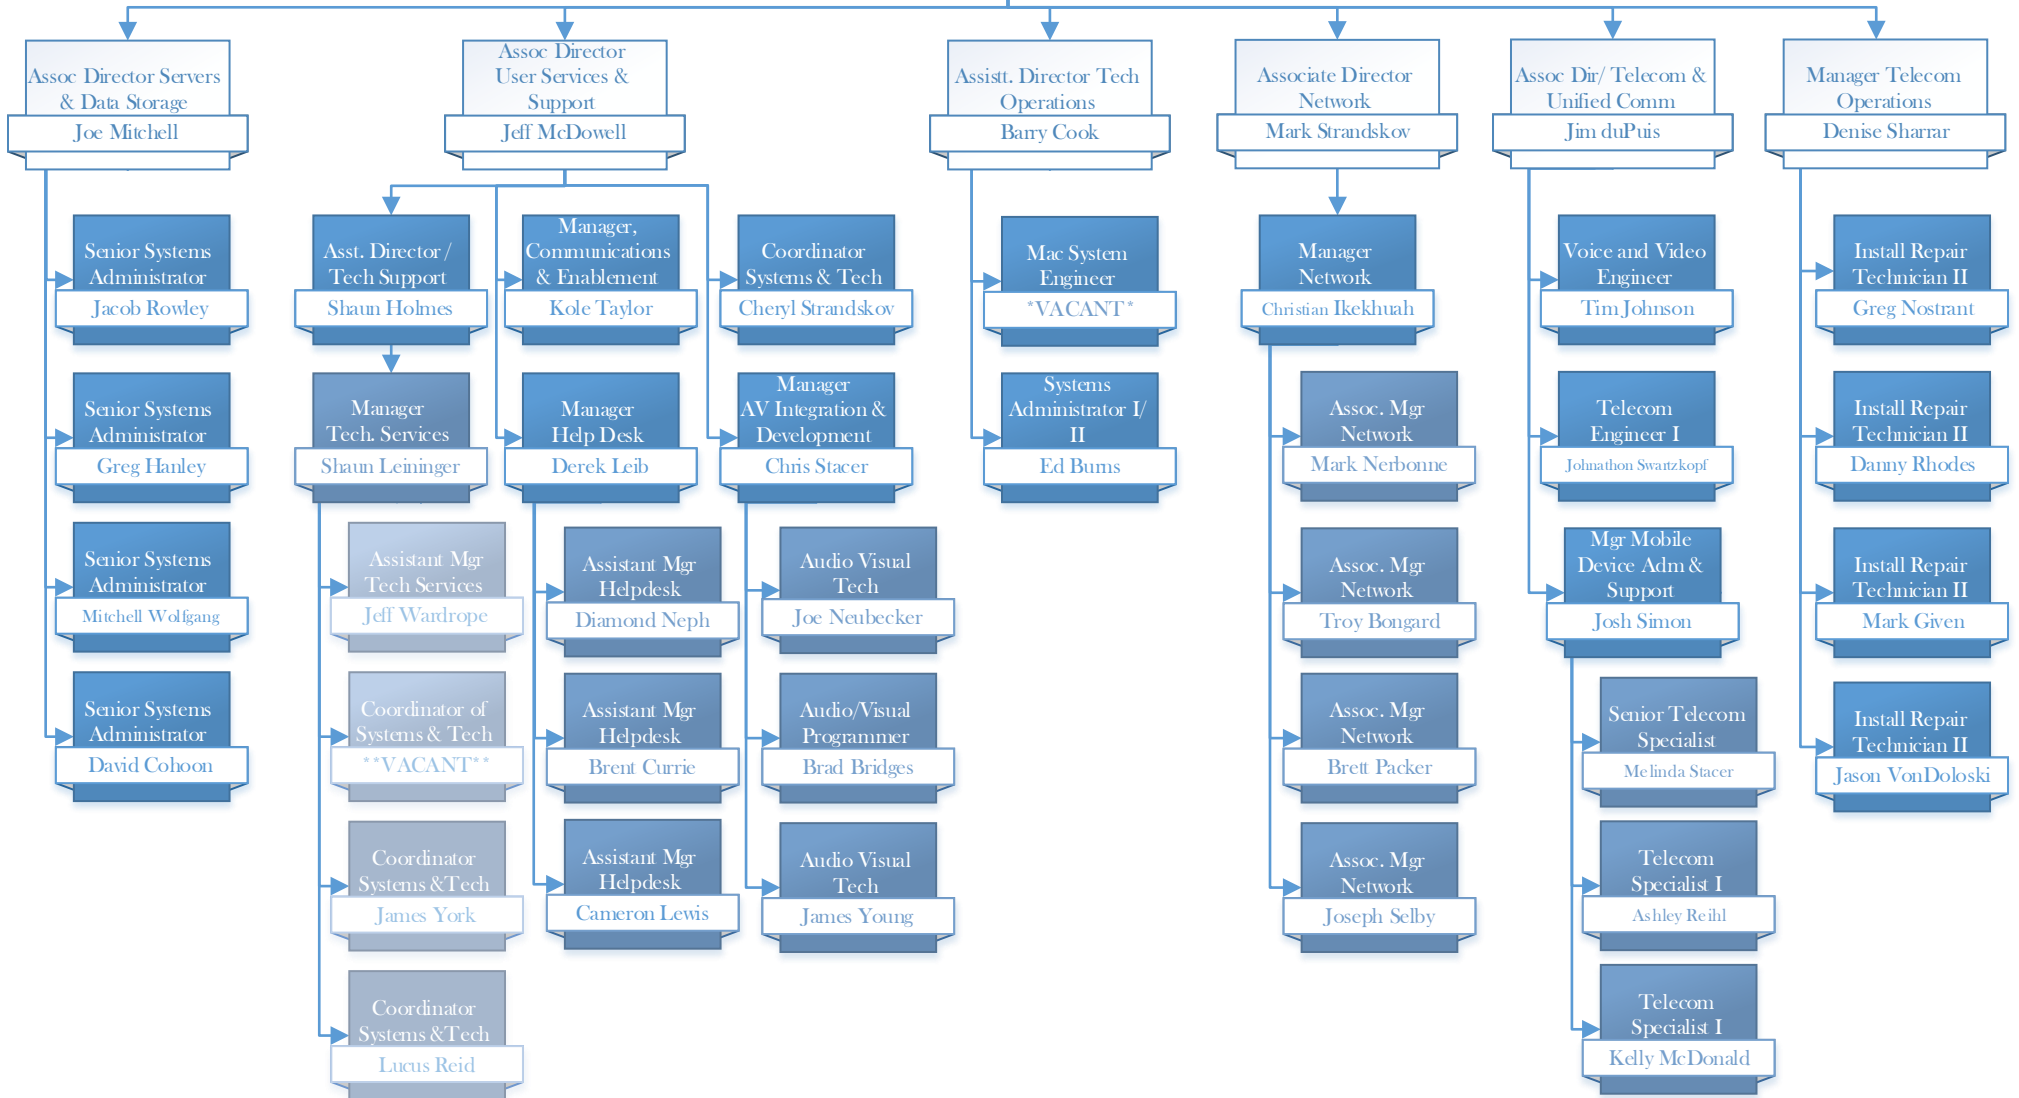

Coordinator
Administrative Services &
Software Licensing
Kimberly Vogel

Administrative
Secretary
Jodi Drouse

Executive Director
Infrastructure
Mark McDonald

Executive Director
Enterprise Applications
Eric Whitmore

Interim Assoc Dir/Apps
& System Integrations
Roy Schalk

Application Administrator
Team Lead
VACANT

DB Developer
Programmer II
Randy Mazure

Application Administrator
Tim Daugherty

Application Administrator
Jon Hughes

Application Administrator
Alex Abbott

Application Administrator
Ryan McGillis

Application Administrator
Jeremiah Eerdmans

Assoc Dir/ Application Dev
& ERP Services
VACANT

Interim SAP
Manager
Nathan Fortier