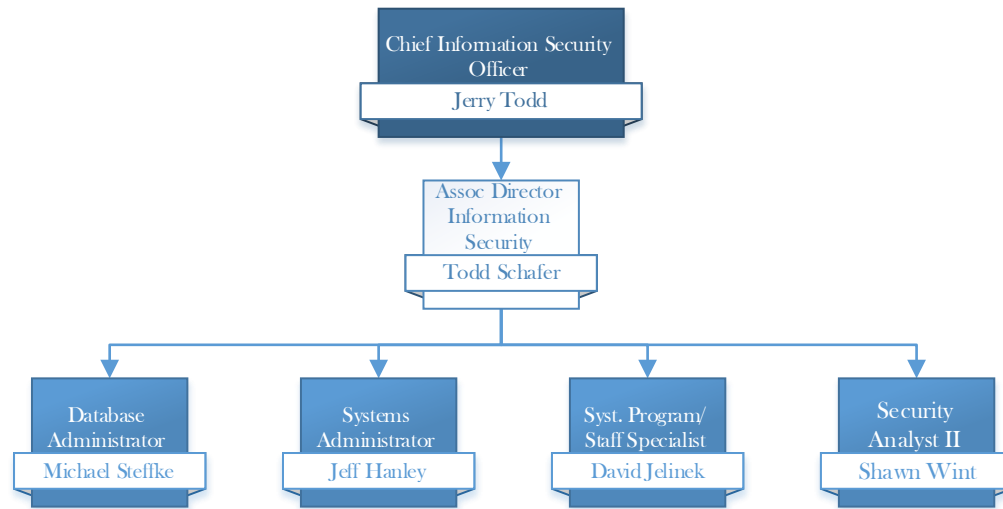

Coordinator
Administrative Services &
Software Licensing
Kimberly Vogel

Administrative
Secretary
Jodi Drouse

Executive Director
Infrastructure
Mark McDonald

Executive Director
Enterprise Applications
Eric Whitmore

Interim Assoc Dir/Apps
& System Integrations
Roy Schalk

Application Administrator
Team Lead
VACANT

DB Developer
Programmer II
Randy Mazure

Application Administrator
Tim Daugherty

Application Administrator
Jon Hughes